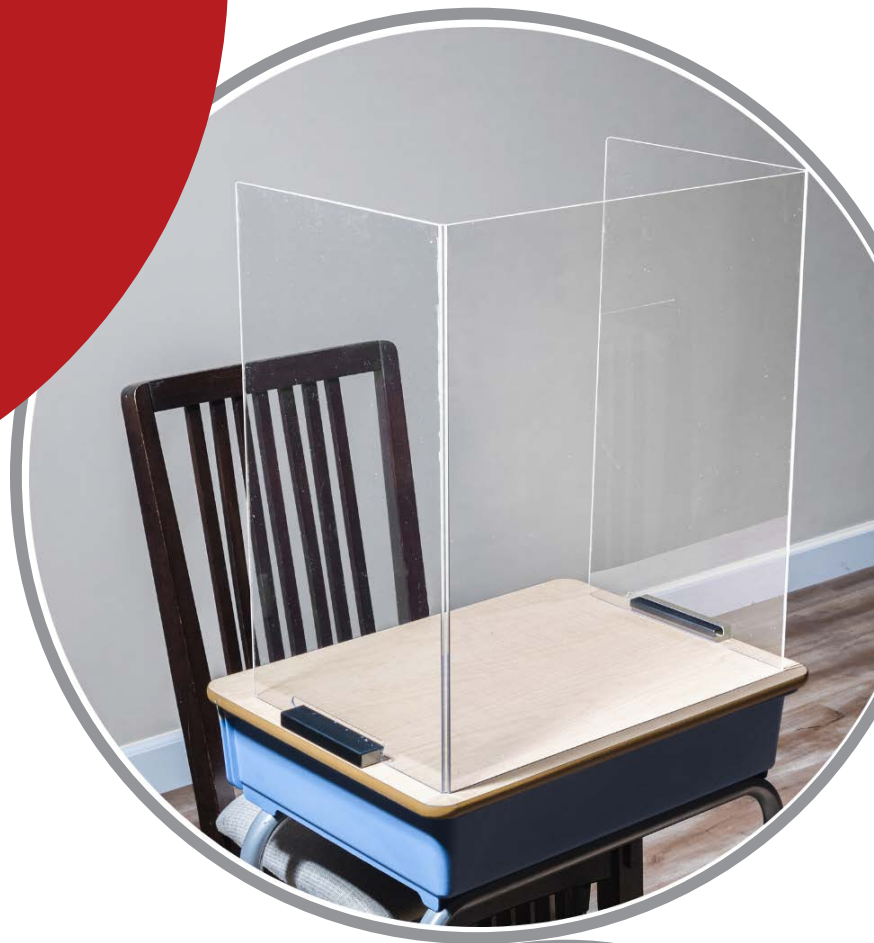

SOCIAL DISTANCE BARRIERS

FULL PARTITION BARRIERS

ADD PROTECTION AND FLEXIBILITY
WHILE ADHERING TO SOCIAL
DISTANCING STANDARDS

SPECIFICATIONS

- 74" tall barriers available in 3' or 5' widths
- Clear or Semi-Transparent easy clean vinyl
- Easily connect multiple sections for larger areas
- Create straight lines, corners, or angles
- Casters available for mobility and easy cleaning
- Hardware, assembly tools, and instructions included
- Packaged for easy shipment and storage when not in use

SOCIAL DISTANCE BARRIERS

TABLE TOP BARRIERS

ADD PROTECTION AND FLEXIBILITY
WHILE ADHERING TO SOCIAL
DISTANCING STANDARDS

Table Top Barriers

CONTACT US FOR PRICING DETAILS.
QUANTITY DISCOUNTS AVAILABLE.

Availability: 3-4 weeks but all inquiries should be vetted
with the manufacturer to provide actual lead times.