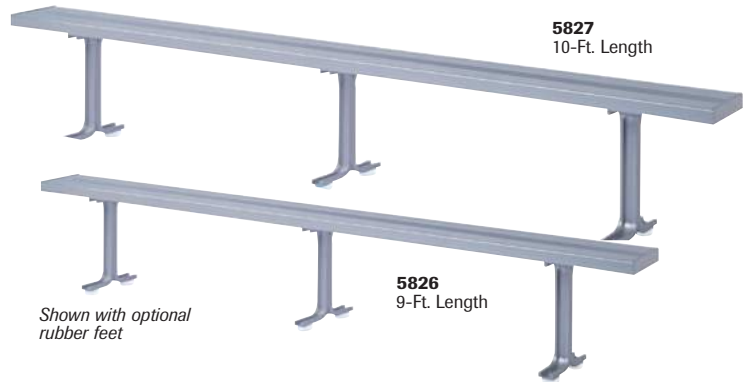

### All Aluminum Locker Room Benches

- Sleek, new contemporary design
- Lightweight, corrosion resistant anodized aluminum bench and pedestals meet virtually any requirement for strength and durability
- Easy to maintain 9½" w x 2" h bench planks have softly rounded edges and center braces for comfortable seating
- Optional rubber feet and/or concrete wedge anchors
- Weight capacity 120 lbs. per linear foot

### Hardwood and Plastic Laminate Top Locker Room Benches

- Selected hardwoods or smooth plastic laminates deliver strength and beauty
- Lightweight, anodized aluminum or painted steel pedestals
- Painted steel pedestals are stocked in Dove Gray and Putty
- Eight different sizes, from three feet to ten feet in length deliver all the versatility, styling and performance required
- Weight capacity 150 lbs. per linear foot